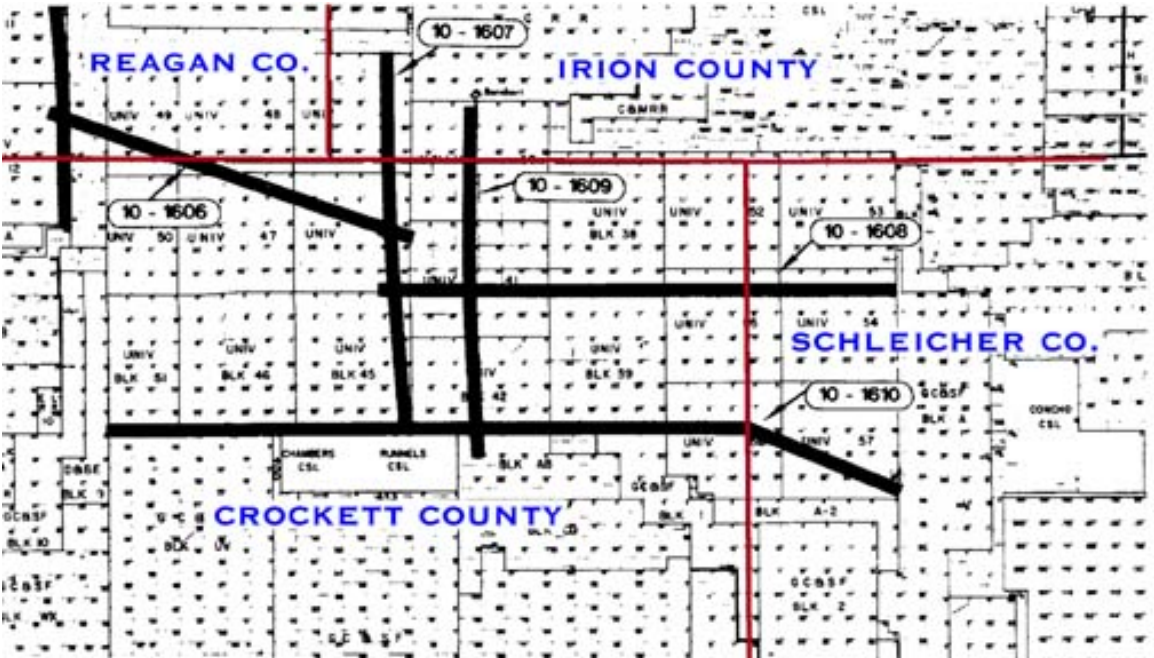

**FORMER GEO-SEARCH CORPORATION
2D SEISMIC DATA COVERAGE LOCATED IN
SCHLEICHER COUNTY, TEXAS**

**1983 VINTAGE 24 FOLD VIBROSEIS DATA SHOT BY
GEO-SEARCH CORPORATION. LICENSE FEES START AT
\$1,000/MILE FOR 5 MILE MINIMUM LICENSE.
CALL OR E-MAIL FOR QUANTITY DISCOUNT QUOTES**