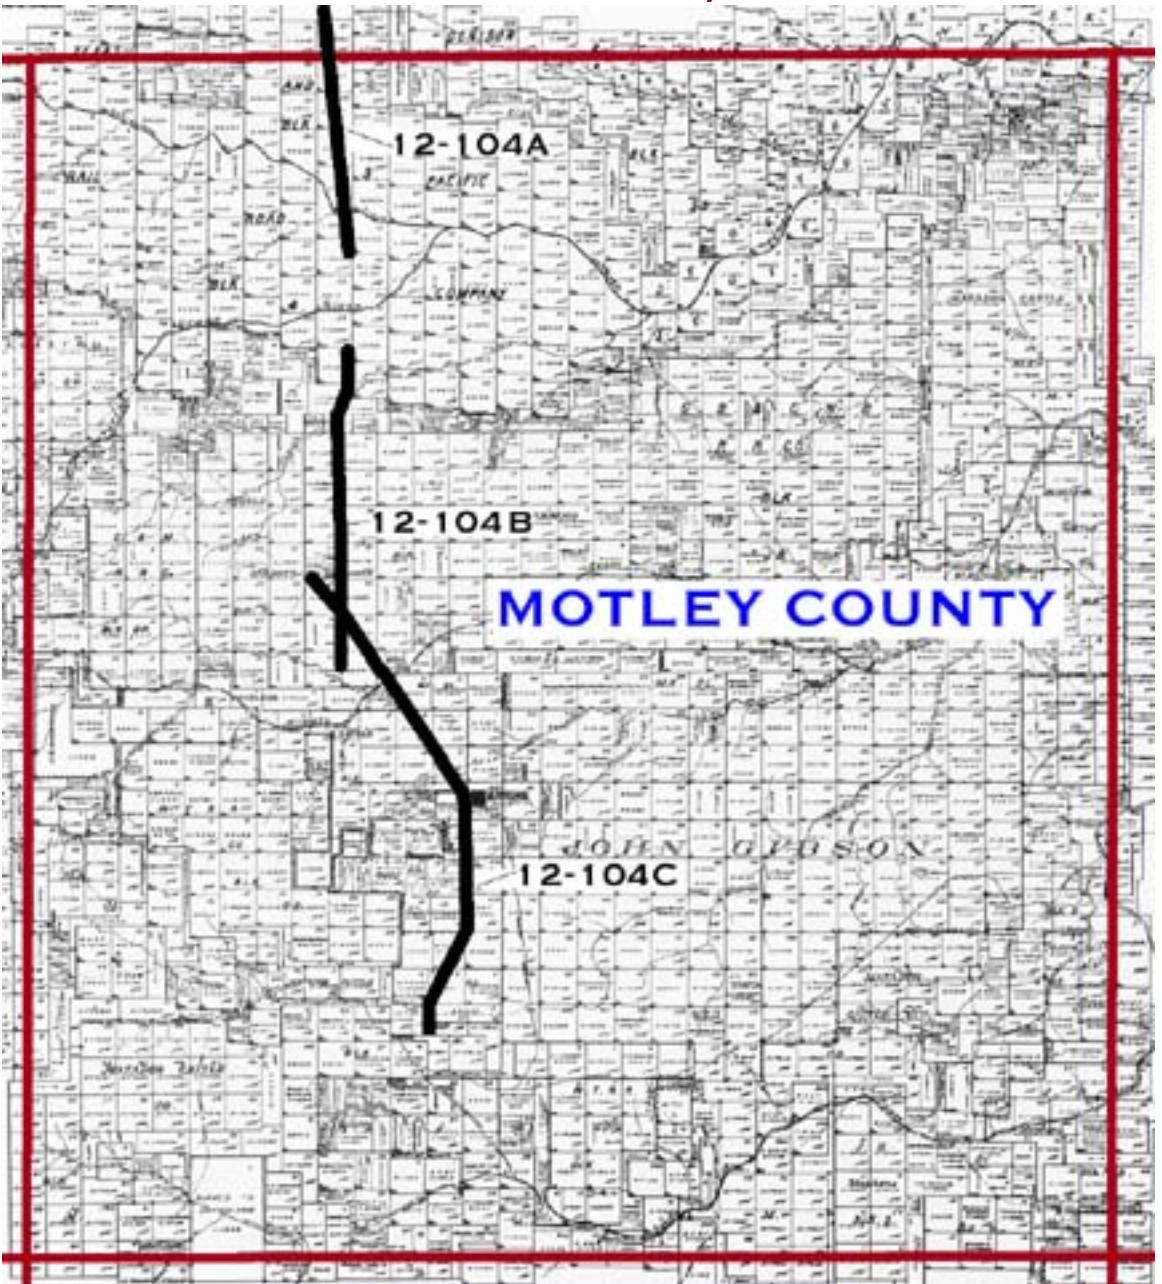

**FORMER GEO-SEARCH CORPORATION  
2D SEISMIC DATA COVERAGE LOCATED IN  
MOTLEY COUNTY, TEXAS**

**1980 VINTAGE 24 FOLD VIBROSEIS DATA SHOT BY  
GEO-SEARCH CORPORATION. LICENSE FEES START AT  
\$1,000/MILE FOR 5 MILE MINIMUM LICENSE.  
CALL OR E-MAIL FOR QUANTITY DISCOUNT QUOTES**