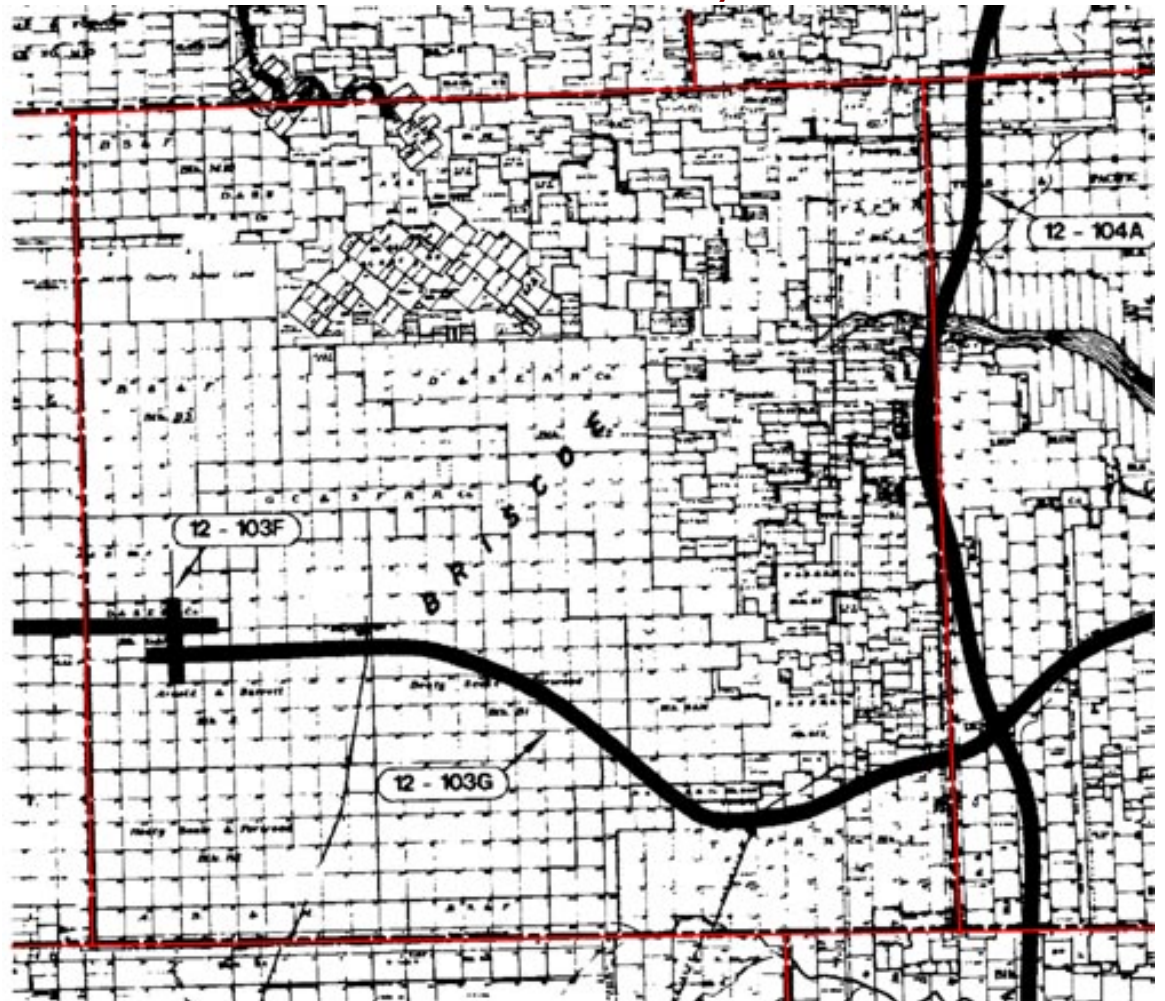

**FORMER GEO-SEARCH CORPORATION  
2D SEISMIC DATA COVERAGE LOCATED IN  
BRISCOE COUNTY, TEXAS**

**1980 VINTAGE 24 FOLD VIBROSEIS DATA SHOT BY  
GEO-SEARCH CORPORATION. LICENSE FEES START AT  
\$1000/MILE FOR 5 MILE MINIMUM LICENSES.  
CALL OR E-MAIL FOR QUANTITY DISCOUNT QUOTES**